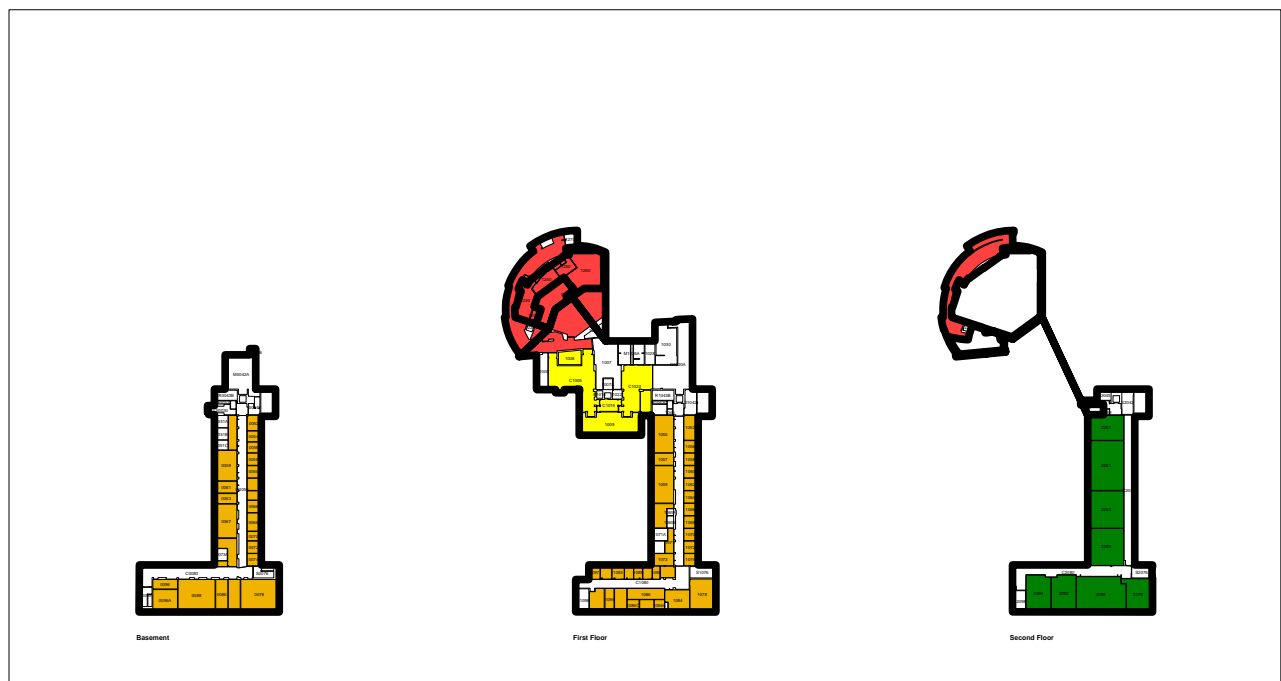

LEBARON (Air Handlers)

SCALE 1 : 2,110